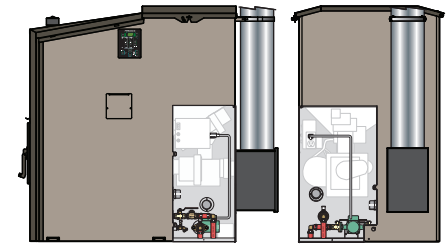

# Maxim M255 with 1 Pump Installed

**Side View**

**Rear View**

## Area of Focus

**Side**

**Rear**

## Parts List

| Qty | p/n     | Description                |
|-----|---------|----------------------------|
| 1   | 118     | Close Nipple, 3/4"         |
| 1   | 198     | Ball Valve, 3/4"           |
| 1   | 224     | Isolation Flange Kit, 3/4" |
| 1   | 296     | Swing Check Valve, 3/4"    |
| 2   | 333     | Round Pipe Cap, 1-1/4"     |
| 1   | 556     | Power Supply Cord, 32"     |
| 2   | 1330    | PEX Adapter, 1" x 3/4"     |
| 2   | 1334    | PEX 90° Elbow, 1"          |
| 6   | 5926    | Stainless Steel Clamp, 1"  |
| 1   | 5800004 | Taco 007 Pump              |