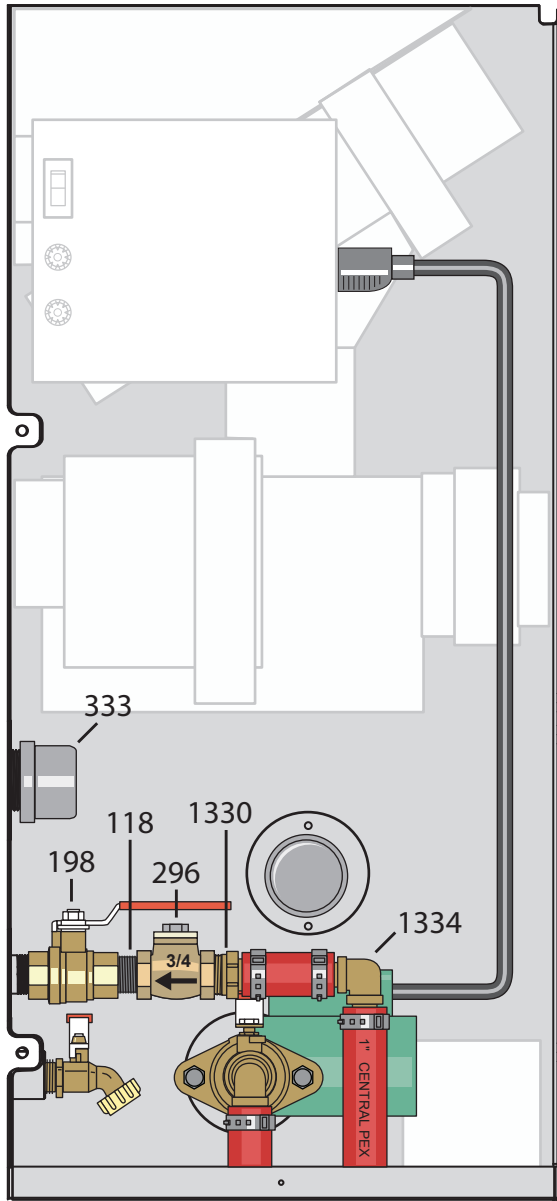

# Maxim M255 with 1 Pump Installed

**Side View**

**Rear View**

## Area of Focus

**Side**

**Rear**

## Parts List

| Qty | p/n     | Description                |
|-----|---------|----------------------------|
| 1   | 118     | Close Nipple, 3/4"         |
| 1   | 198     | Ball Valve, 3/4"           |
| 1   | 224     | Isolation Flange Kit, 3/4" |
| 1   | 296     | Swing Check Valve, 3/4"    |
| 2   | 333     | Round Pipe Cap, 1-1/4"     |
| 1   | 556     | Power Supply Cord, 32"     |
| 2   | 1330    | PEX Adapter, 1" x 3/4"     |
| 2   | 1334    | PEX 90° Elbow, 1"          |
| 6   | 5926    | Stainless Steel Clamp, 1"  |
| 1   | 5800004 | Taco 007 Pump              |

Parts and accessories sold separately.  
Pump size may vary.