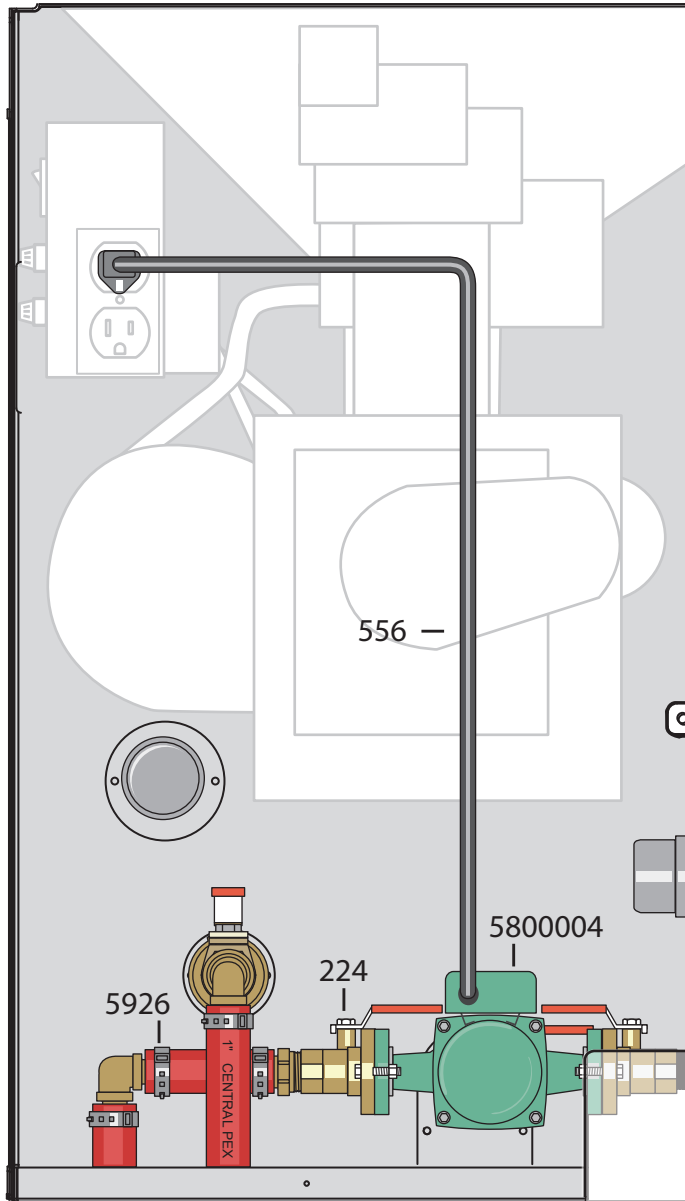

# Maxim M255 with 1 Pump Installed

**Side View**

**Rear View**

## Area of Focus

**Side**

**Rear**

## Parts List

| Qty | p/n     | Description                |
|-----|---------|----------------------------|
| 1   | 118     | Close Nipple, 3/4"         |
| 1   | 198     | Ball Valve, 3/4"           |
| 1   | 224     | Isolation Flange Kit, 3/4" |
| 1   | 296     | Swing Check Valve, 3/4"    |
| 2   | 333     | Round Pipe Cap, 1-1/4"     |
| 1   | 556     | Power Supply Cord, 32"     |
| 2   | 1330    | PEX Adapter, 1" x 3/4"     |
| 2   | 1334    | PEX 90° Elbow, 1"          |
| 6   | 5926    | Stainless Steel Clamp, 1"  |
| 1   | 5800004 | Taco 007 Pump              |

Parts and accessories sold separately.  
Pump size may vary.