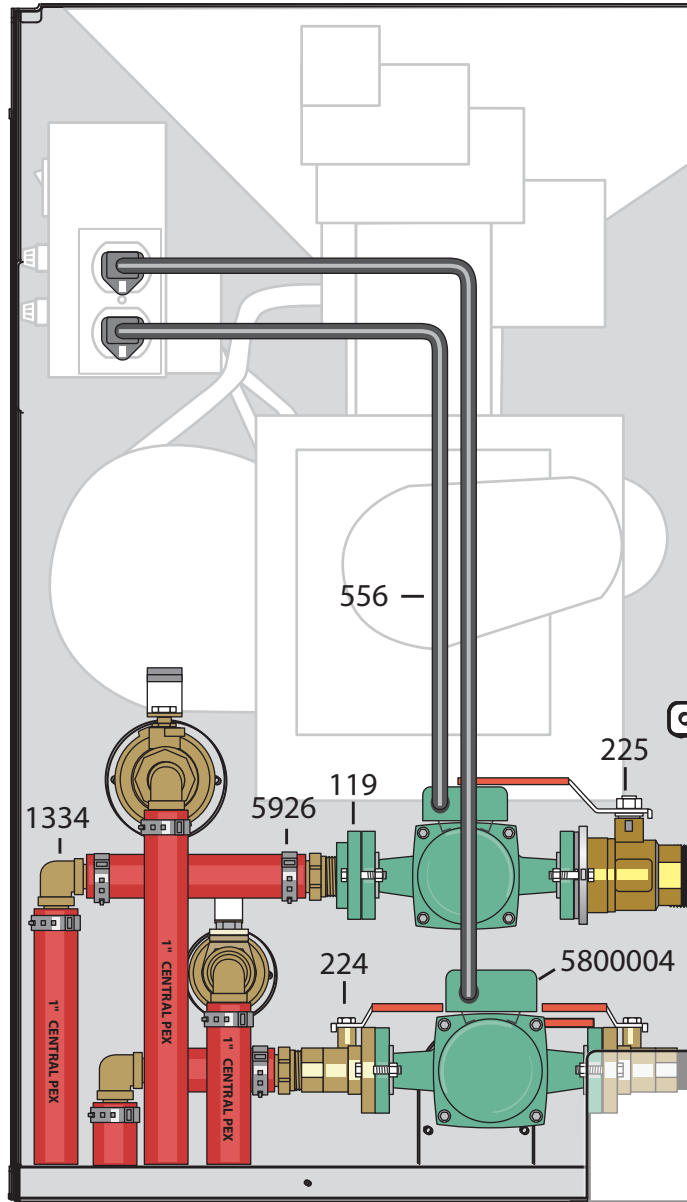

Maxim M255 with 2 Pumps Installed

Side View

Rear View

Area of Focus

Side

Rear

Parts List

Qty	p/n	Description
2	118	Close Nipple, 3/4"
1	119	Pump Flange Kit, 3/4"
1	198	Ball Valve, 3/4"
1	224	Isolation Flange, 3/4"
1	225	Isolation Flange, 1-1/4"
2	296	Swing Check Valve, 3/4"
1	388	Hex Bushing, 1-1/4" x 3/4"
1	410	Ball Valve, 1-1/4"
2	556	Power Supply Cord, 32"
4	1330	PEX Adapter, 1" x 3/4"
4	1334	PEX 90° Elbow, 1"
12	5926	Stainless Steel Clamp, 1"
2	5800004	Taco 007 Pump

Parts and accessories sold separately.
Pump size may vary.