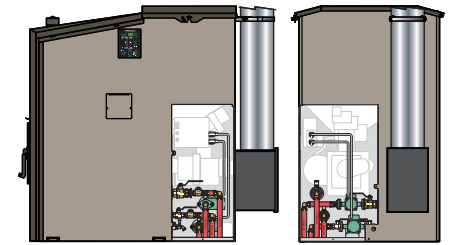

Maxim M255 with 2 Pumps Installed

Side View

Rear View

Area of Focus

Side

Rear

Parts List

Qty	p/n	Description
2	118	Close Nipple, 3/4"
1	119	Pump Flange Kit, 3/4"
1	198	Ball Valve, 3/4"
1	224	Isolation Flange, 3/4"
1	225	Isolation Flange, 1-1/4"
2	296	Swing Check Valve, 3/4"
1	388	Hex Bushing, 1-1/4" x 3/4"
1	410	Ball Valve, 1-1/4"
2	556	Power Supply Cord, 32"
4	1330	PEX Adapter, 1" x 3/4"
4	1334	PEX 90° Elbow, 1"
12	5926	Stainless Steel Clamp, 1"
2	5800004	Taco 007 Pump

Parts and accessories sold separately.
Pump size may vary.