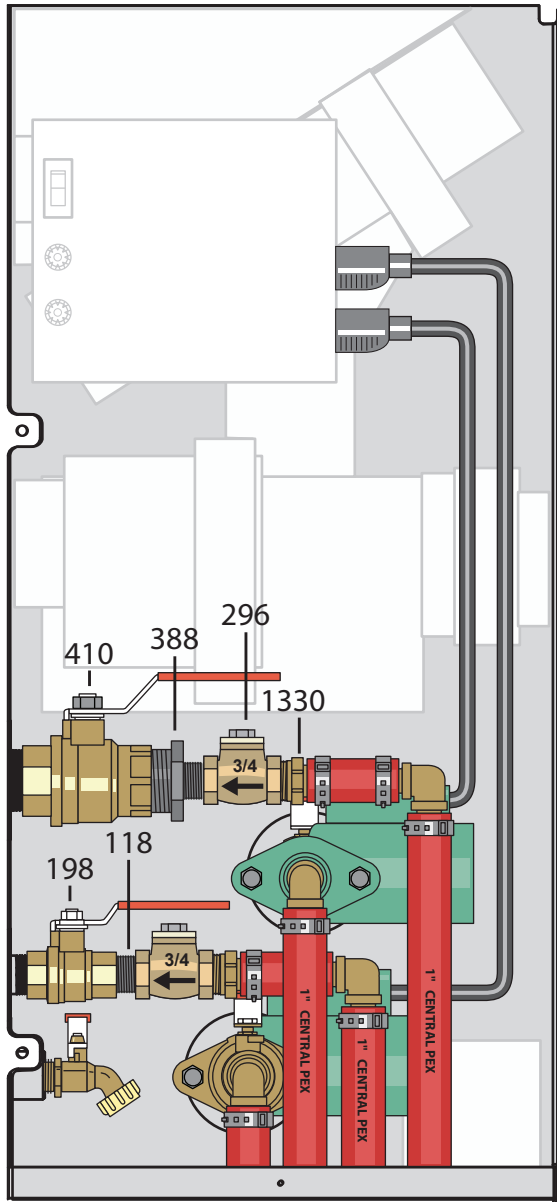

Maxim M255 with 2 Pumps Installed

Side View

Rear View

Area of Focus

Side

Rear

Parts List

Qty	p/n	Description
2	118	Close Nipple, 3/4"
1	119	Pump Flange Kit, 3/4"
1	198	Ball Valve, 3/4"
1	224	Isolation Flange, 3/4"
1	225	Isolation Flange, 1-1/4"
2	296	Swing Check Valve, 3/4"
1	388	Hex Bushing, 1-1/4" x 3/4"
1	410	Ball Valve, 1-1/4"
2	556	Power Supply Cord, 32"
4	1330	PEX Adapter, 1" x 3/4"
4	1334	PEX 90° Elbow, 1"
12	5926	Stainless Steel Clamp, 1"
2	5800004	Taco 007 Pump

Parts and accessories sold separately.
Pump size may vary.